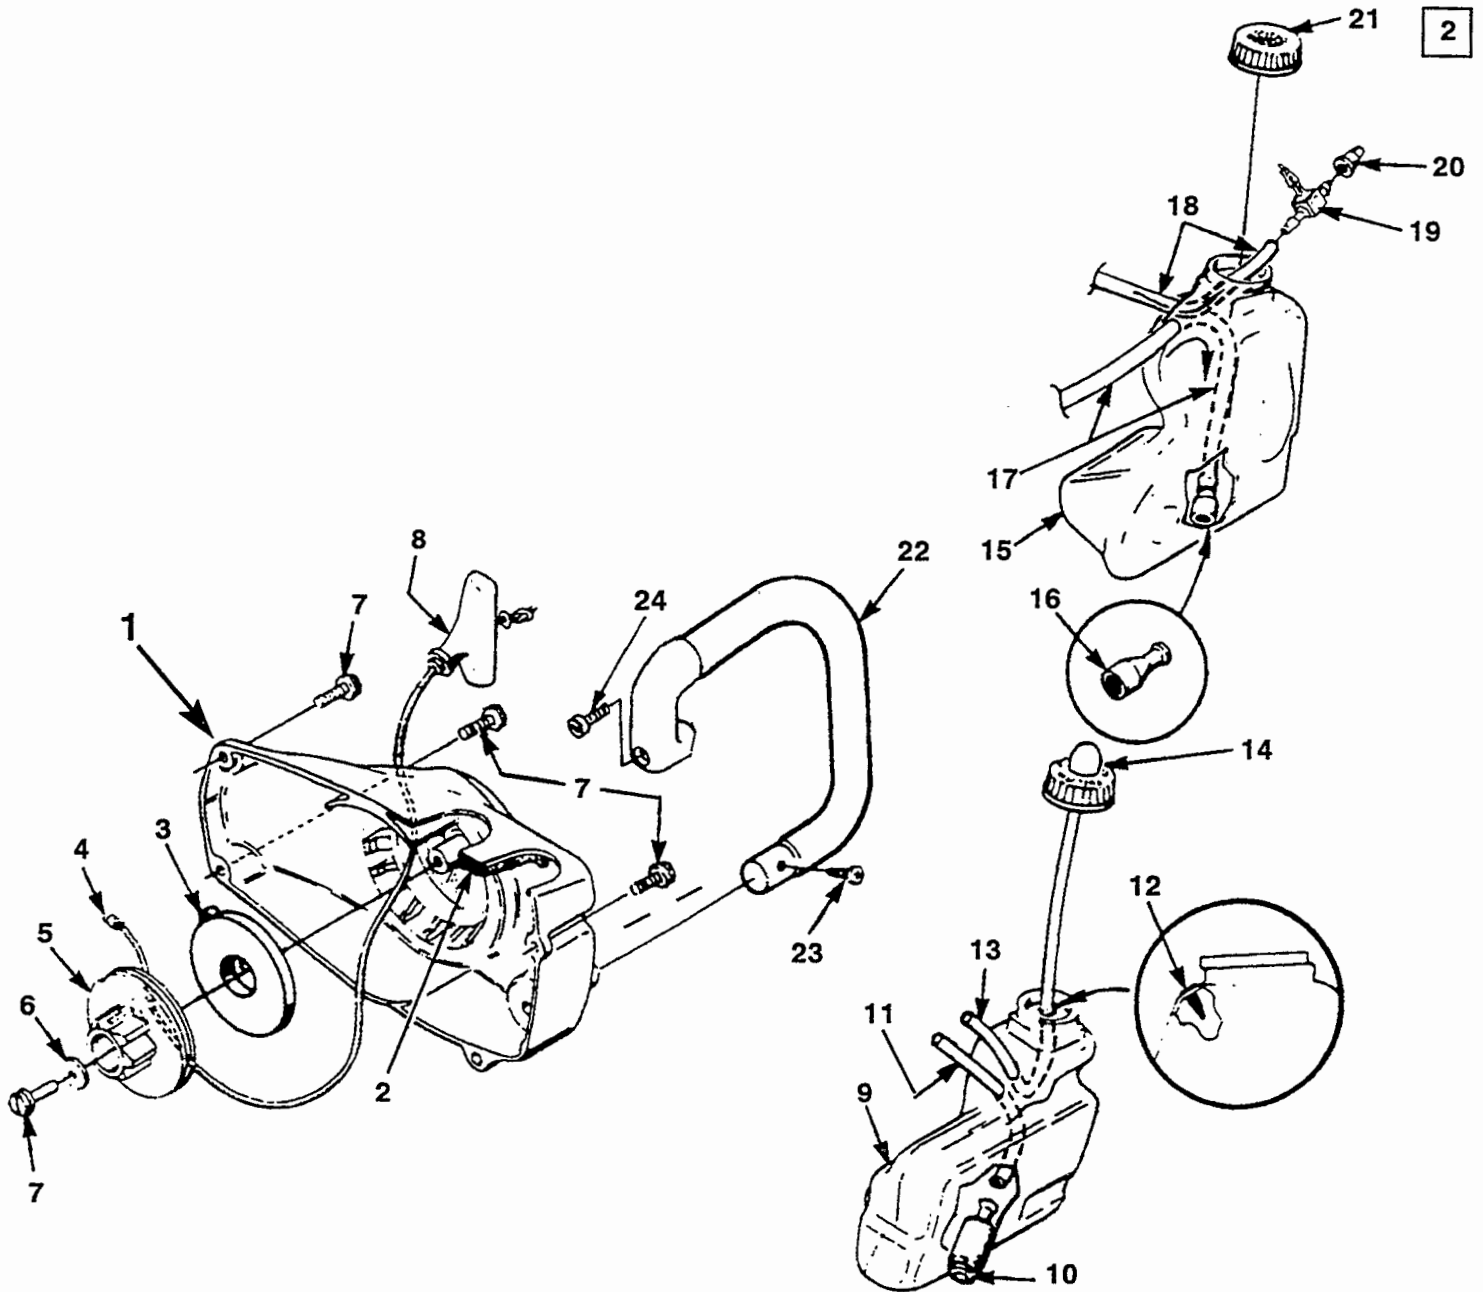

SABRE®

- GB** PARTS LIST
- F** LISTE DE PIÈCES
- D** TEILELISTE
- I** ELENCO DELLE PARTI
- E** LISTA DE PIEZAS

35
UT10756

Printed in U.S.A.
Imprimé aux. E.-U.
Gedruckt in U.S.A.
Stampato negli Stati Uniti
Impreso en EE. UU.
P/N 18903-A

N	PN	D	Q
12	94065	SCREW- Pan, plastite (#10-16 X 3/4")	2
13	02501	ROD- Throttle	1
14	A-02482	LEAD- w/Flag Term.	1
15	A-02484	LEAD- w/Ring Term.	1
16	02497	SWITCH	1
17	82538	SCREW- Torx, taptite (10-24 X 3/4")	4
18	04440	PLATE- Guide Bar	1
19	69309-A	WASHER- Flat	1
20	81065-2	NUT- Hex	1
21	02481-A	COVER-AIR Filter	1

N	PN	D	Q
---	07454-99	TUBING- Rubber (10 Ft. Length)	1
14	A-01372-A	PRIMER & CAP	1
15	• A-07554	OIL TANK	1
16	A-68593	FINDER- Oil	1
17	07454-32	TUBING- Rubber (8")	1
18	07454-20	TUBING- Rubber (5")	1
19	A-07508	FITTING- Vent	1
20	96841	VALVE- Check	1
21	A-97359-A	OIL CAP	1
22	07540	HANDLE BAR	1
23	94065	SCREW- Pan, plastite (#10-16 X 3/4")	1
24	82615	SCREW- Plastite (#12-18 X 1 1/2")	1

N	PN	D	Q
1	02639	SAW DUST SHIELD	1
2	93932	SCREW- Tapping (#6-32 x 5/16")	1
3	70763	PIN- Roll (5/32 x 1 1/8") (Brake Model Only)	2
	● A- 01105-A	SHORT BLOCK	1
4	A- 04330	PISTON & PIN ASSY.	1
5	02485-5	CYLINDER	1
6	93165	RING- Piston	1
7	07025	SEAL- Shaft	2
8	12530	BEARING- Needle	2
9	82567	SCREW- Torx Pan Hd. (10-24 x 1 1/8")	4
10	69195	BOLT- Guide Bar	1
11	07510	VALVE- Check	1
12	A- 04602	CRANKSHAFT- Rod and Bearing	1
13	03962	WASHER- Thrust	2
14	07454-32	TUBING- Rubber (Oil Line) (8")	1
	07454-99	TUBING- Rubber (Oil Line) (10 Ft. Length)	1
15	02035	BEARING- Wrist Pin	1