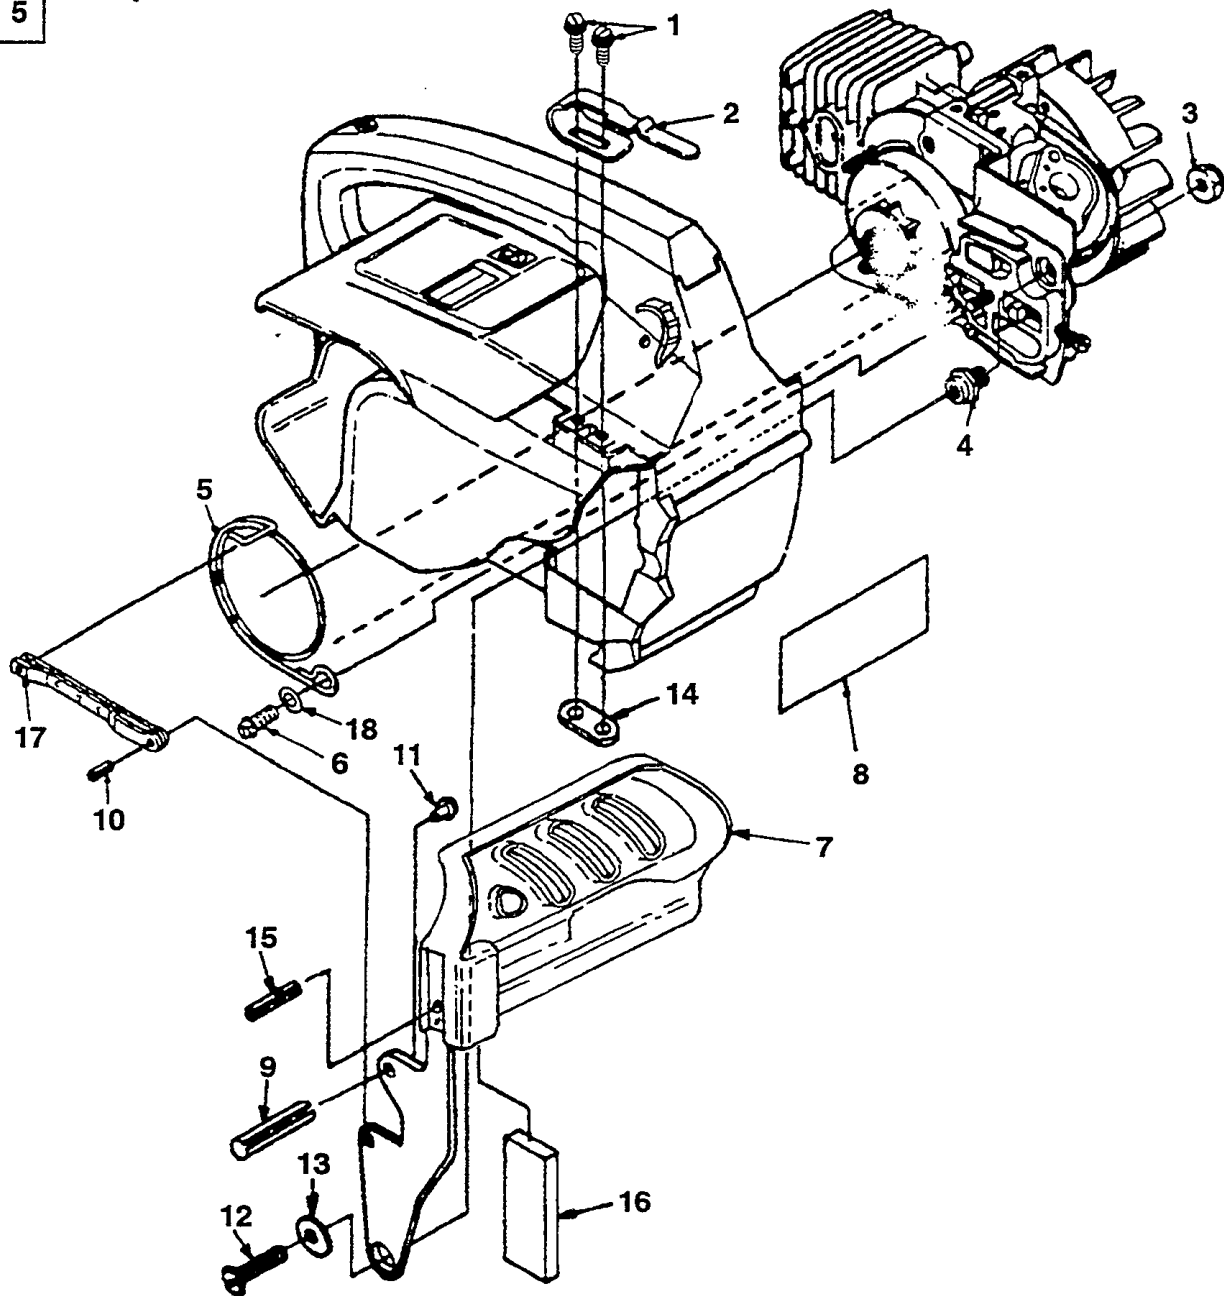

N	PN	D	Q
12	94065	SCREW- Pan, plastite (#10-16 X 3/4")	2
13	02501	ROD- Throttle	1
14	A-02482	LEAD- w/Flag Term.	1
15	A-02484	LEAD- w/Ring Term.	1
16	02497	SWITCH	1
17	82538	SCREW- Torx, taptite (10-24 X 3/4")	4
18	04440	PLATE- Guide Bar	1
19	69309-A	WASHER- Flat	1
20	81065-2	NUT- Hex	1
21	02481-A	COVER-AIR Filter	1

N	PN	D	Q
---	07454-99	TUBING- Rubber (10 Ft. Length)	1
14	A-01372-A	PRIMER & CAP	1
15	• A-07554	OIL TANK	1
16	A-68593	FINDER- Oil	1
17	07454-32	TUBING- Rubber (8")	1
18	07454-20	TUBING- Rubber (5")	1
19	A-07508	FITTING- Vent	1
20	96841	VALVE- Check	1
21	A-97359-A	OIL CAP	1
22	07540	HANDLE BAR	1
23	94065	SCREW- Pan, plastite (#10-16 X 3/4")	1
24	82615	SCREW- Plastite (#12-18 X 1 1/2")	1

N	PN	D	Q
1	02639	SAW DUST SHIELD	1
2	93932	SCREW- Tapping (#6-32 x 5/16")	1
3	70763	PIN- Roll (5/32 x 1 1/8") (Brake Model Only)	2
	● A- 01105-A	SHORT BLOCK	1
4	A- 04330	PISTON & PIN ASSY.	1
5	02485-5	CYLINDER	1
6	93165	RING- Piston	1
7	07025	SEAL- Shaft	2
8	12530	BEARING- Needle	2
9	82567	SCREW- Torx Pan Hd. (10-24 x 1 1/8")	4
10	69195	BOLT- Guide Bar	1
11	07510	VALVE- Check	1
12	A- 04602	CRANKSHAFT- Rod and Bearing	1
13	03962	WASHER- Thrust	2
14	07454-32	TUBING- Rubber (Oil Line) (8")	1
	07454-99	TUBING- Rubber (Oil Line) (10 Ft. Length)	1
15	02035	BEARING- Wrist Pin	1