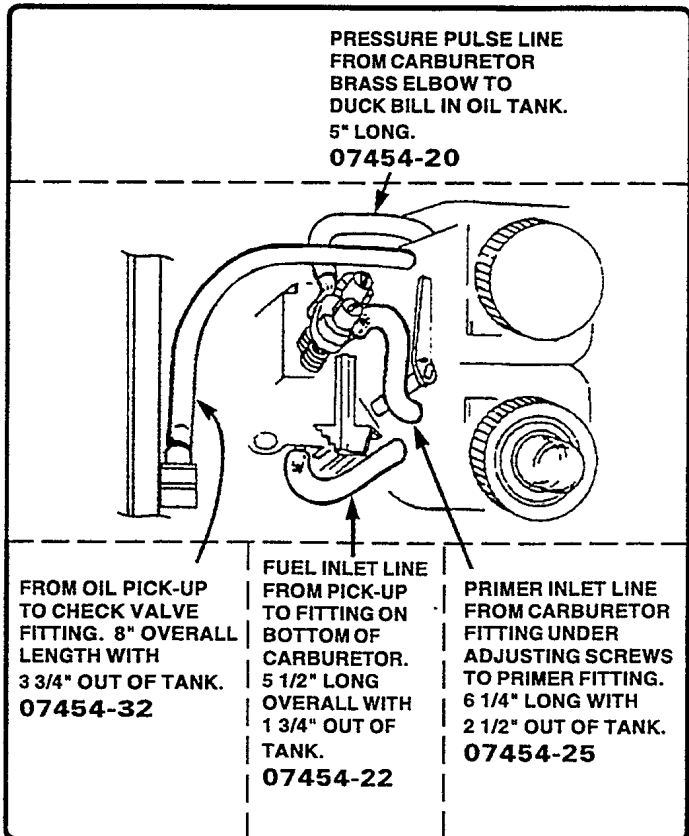

N	PN	D	Q
1	93460	SCREW-Machine Hex Sems (#8-32 X 3/4")	1
2	A-02459	MUFFLER	1
3	02458	SCREEN- Spark Arrestor	1
4	02500	FILTER- Air	1
5	00167	SCREW- Thread Forming	2
6	02491-A	BOX- Air Filter	1
7	A-01373-A	CARBURETOR (Zama)	1
8	02488	GASKET- Carburetor	1
9	82589	SCREW- Plastite, (10-14 X 1")	2
10	● A-02499	HEAT DAM	1
11	95983	REED	1
12	03205	STOP- Reed	1
13	82498	SCREW- Hex Taptite (4-40 X 3/8")	2
14	02453	GASKET- Intake Manifold	1-
15	82540	SCREW- Thread Forming (8-32 X 1")	2
16	● 94711-CS	MODULE- Ignition	1
17	A-33055	TERMINAL	1
18	79252	SPARK PLUG (Champion RDJ7Y)	1
19	A-97921-A	CLUTCH KIT	1
20	● A-95653-E	SPROCKET & DRUM	1
21	70277	BEARING	1
22	81229-A	NUT- Rotor (5/16-24)	2
23	95299	WASHER- Thrust	2
24	69254-2	PIN-Adjusting	1
25	● A-00440	SCREW & E-RING KIT	1
26	93574	E-RING	1
27	A-04158	ROTOR & STARTER PAWL	1
28	84065	WASHER- (5/16")	1