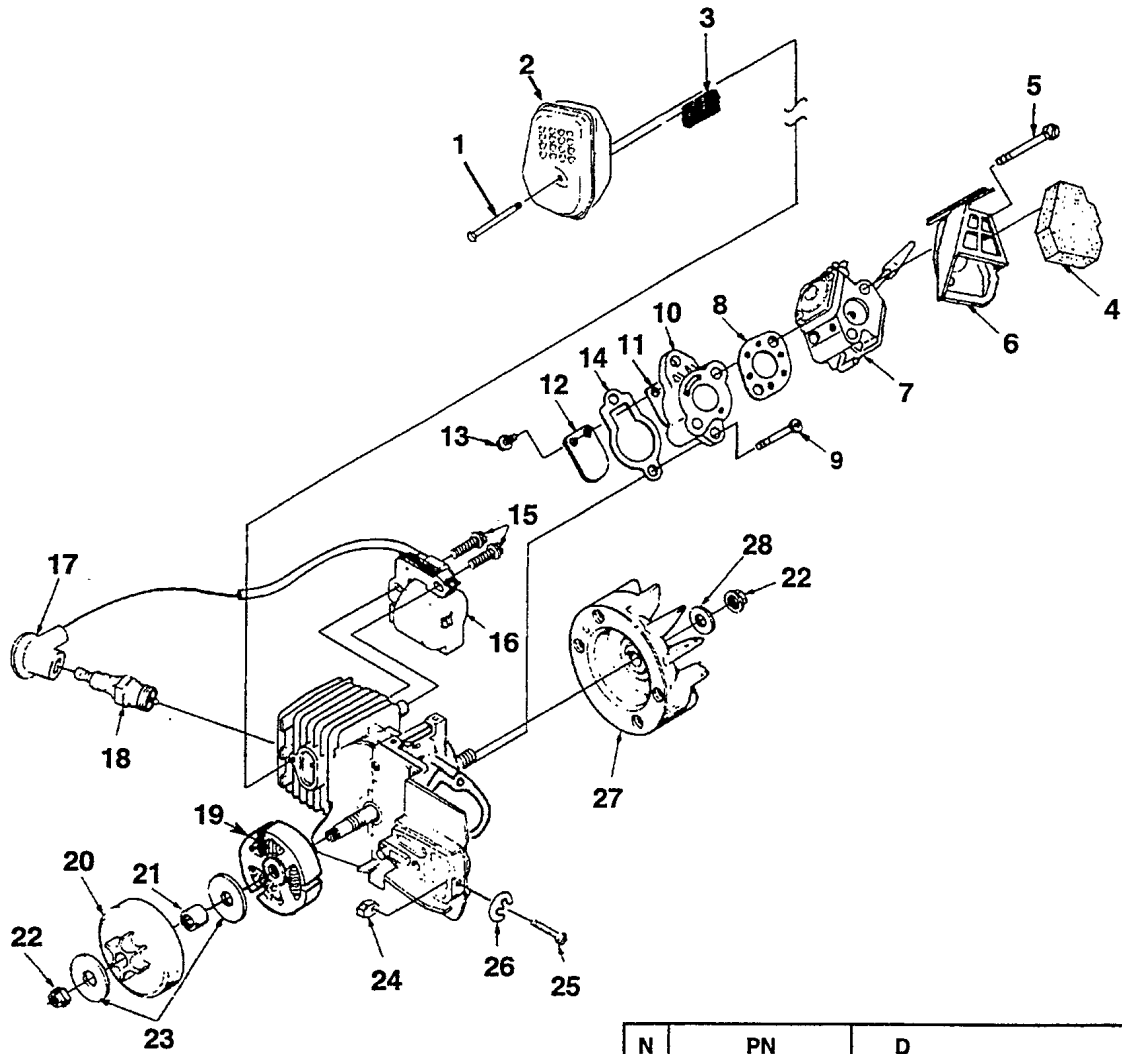

N	PN	D	Q
12	94065	SCREW- Pan, plastite (#10-16 X 3/4")	2
13	02501	ROD- Throttle	1
14	A-02482	LEAD- w/Flag Term.	1
15	A-02484	LEAD- w/Ring Term.	1
16	02497	SWITCH	1
17	82538	SCREW- Torx, taptite (10-24 X 3/4")	4
18	04440	PLATE- Guide Bar	1
19	69309-A	WASHER- Flat	1
20	81065-2	NUT- Hex	1
21	02481-A	COVER-AIR Filter	1

N	PN	D	Q
---	07454-99	TUBING- Rubber (10 Ft. Length)	1
14	A-01372-A	PRIMER & CAP	1
15	• A-07554	OIL TANK	1
16	A-68593	FINDER- Oil	1
17	07454-32	TUBING- Rubber (8")	1
18	07454-20	TUBING- Rubber (5")	1
19	A-07508	FITTING- Vent	1
20	96841	VALVE- Check	1
21	A-97359-A	OIL CAP	1
22	07540	HANDLE BAR	1
23	94065	SCREW- Pan, plastite (#10-16 X 3/4")	1
24	82615	SCREW- Plastite (#12-18 X 1 1/2")	1

N	PN	D	Q
1	02639	SAW DUST SHIELD	1
2	93932	SCREW- Tapping (#6-32 x 5/16")	1
3	70763	PIN- Roll (5/32 x 1 1/8") (Brake Model Only)	2
	● A- 01105-A	SHORT BLOCK	1
4	A- 04330	PISTON & PIN ASSY.	1
5	02485-5	CYLINDER	1
6	93165	RING- Piston	1
7	07025	SEAL- Shaft	2
8	12530	BEARING- Needle	2
9	82567	SCREW- Torx Pan Hd. (10-24 x 1 1/8")	4
10	69195	BOLT- Guide Bar	1
11	07510	VALVE- Check	1
12	A- 04602	CRANKSHAFT- Rod and Bearing	1
13	03962	WASHER- Thrust	2
14	07454-32	TUBING- Rubber (Oil Line) (8")	1
	07454-99	TUBING- Rubber (Oil Line) (10 Ft. Length)	1
15	02035	BEARING- Wrist Pin	1

N	PN	D	Q
1	88043	SCREW- Hex Hd. w/Washer (8-32 X 1/2")	2
2	02635	CLIP- Retaining	1
3	81124-A	NUT- Hex, Jam	1
4	70636	POST- Chain Brake	1
5	70637-C	BAND- Brake	1
6	82538	SCREW- Thread Form (10-24 x 3/4")	1
7	● A-07624	HANDGUARD & LEVER	1
8	07566	DECAL- Safety	1
9	JA-46138-3	PIN- Roll (3/16 X 1")	1
10	95395-A	PIN- Roll	1
11	82367	SCREW- Drive	1
12	82166	SCREW- Machine, Pan Hd. (10-32 X 1/2")	1
13	70632	WASHER- Flat	1
14	02637	NUT- Weld	1
15	JA-46136-1	PIN- Roll	1
16	07567	WEIGHT- Handle	1
17	A-70767	PIVOT- Link	1
18	84008	WASHER- Flat (#10)	1