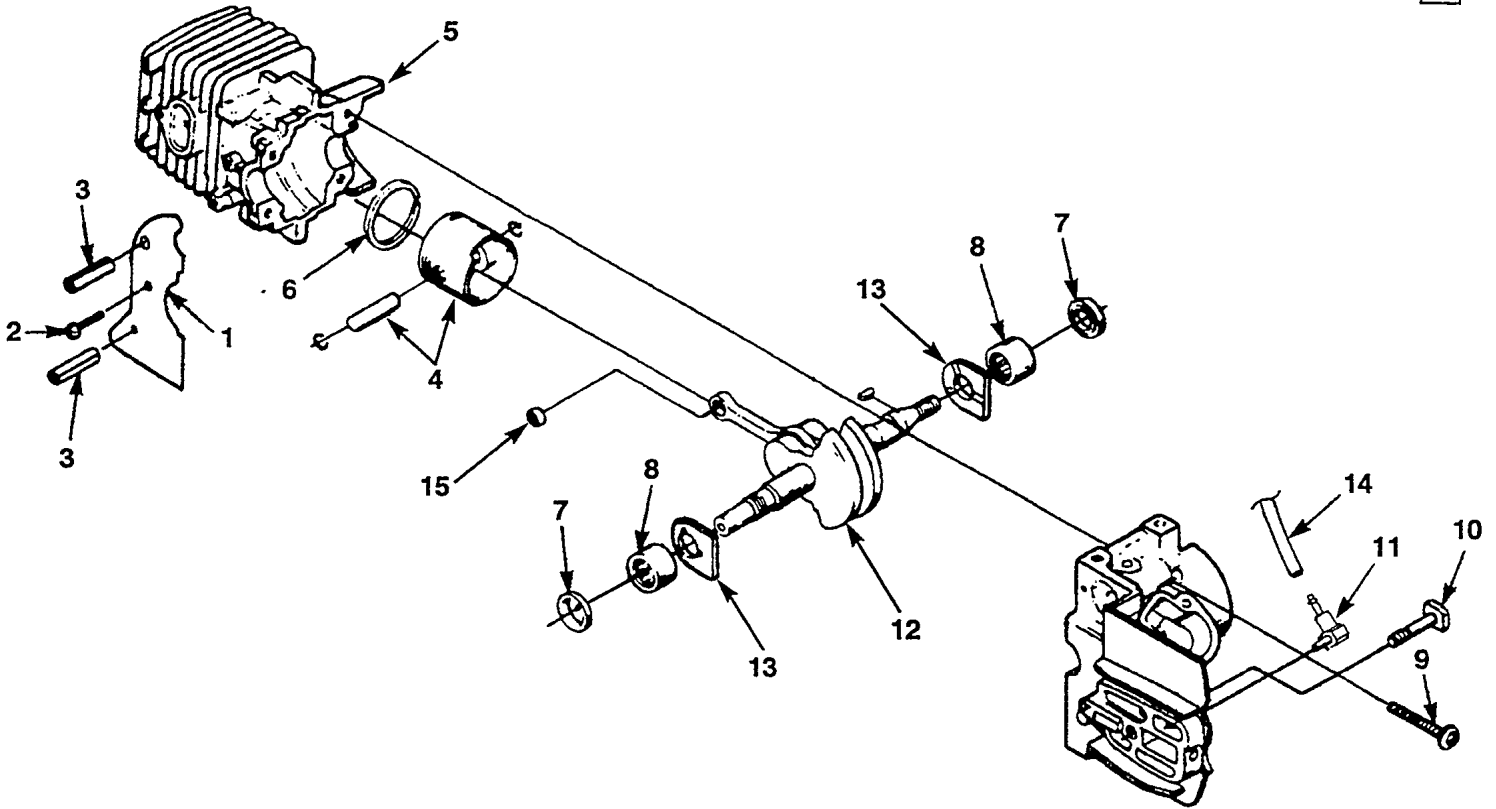

N	PN	D	Q
12	94065	SCREW- Pan, plastite (#10-16 X 3/4")	2
13	02501	ROD- Throttle	1
14	A-02482	LEAD- w/Flag Term.	1
15	A-02484	LEAD- w/Ring Term.	1
16	02497	SWITCH	1
17	82538	SCREW- Torx, taptite (10-24 X 3/4")	4
18	04440	PLATE- Guide Bar	1
19	69309-A	WASHER- Flat	1
20	81065-2	NUT- Hex	1
21	02481-A	COVER-AIR Filter	1

N	PN	D	Q
1	• A-02984	STARTER HOUSING	1
2	69443	FILTER	1
3	A-97908	SPRING & CONTAINER	1
4	97899-01	ROPE- Starter (46")	1
	98052-A	ROPE- Starter (250 Ft. Reel)	1
5	97768-B	PULLEY- Starter	1
6	94062	WASHER- Retaining	1
7	82563	SCREW- Torx (#10 X 3/4")	5
8	02264	GRIP- Starter	1
9	• A-06272	FUEL TANK	1
10	49422	FILTER- Fuel	1
11	07454-22	LINE- Fuel (5 1/2")	1
12	98819	VALVE- Duck Bill	1
13	07454-25	TUBING- Return (6 1/4")	1

N	PN	D	Q
---	07454-99	TUBING- Rubber (10 Ft. Length)	1
14	A-01372-A	PRIMER & CAP	1
15	• A-07554	OIL TANK	1
16	A-68593	FINDER- Oil	1
17	07454-32	TUBING- Rubber (8")	1
18	07454-20	TUBING- Rubber (5")	1
19	A-07508	FITTING- Vent	1
20	96841	VALVE- Check	1
21	A-97359-A	OIL CAP	1
22	07540	HANDLE BAR	1
23	94065	SCREW- Pan, plastite (#10-16 X 3/4")	1
24	82615	SCREW- Plastite (#12-18 X 1 1/2")	1

N	PN	D	Q
1	02639	SAW DUST SHIELD	1
2	93932	SCREW- Tapping (#6-32 x 5/16")	1
3	70763	PIN- Roll (5/32 x 1 1/8") (Brake Model Only)	2
	● A- 01105-A	SHORT BLOCK	1
4	A- 04330	PISTON & PIN ASSY.	1
5	02485-5	CYLINDER	1
6	93165	RING- Piston	1
7	07025	SEAL- Shaft	2
8	12530	BEARING- Needle	2
9	82567	SCREW- Torx Pan Hd. (10-24 x 1 1/8")	4
10	69195	BOLT- Guide Bar	1
11	07510	VALVE- Check	1
12	A- 04602	CRANKSHAFT- Rod and Bearing	1
13	03962	WASHER- Thrust	2
14	07454-32	TUBING- Rubber (Oil Line) (8")	1
	07454-99	TUBING- Rubber (Oil Line) (10 Ft. Length)	1
15	02035	BEARING- Wrist Pin	1