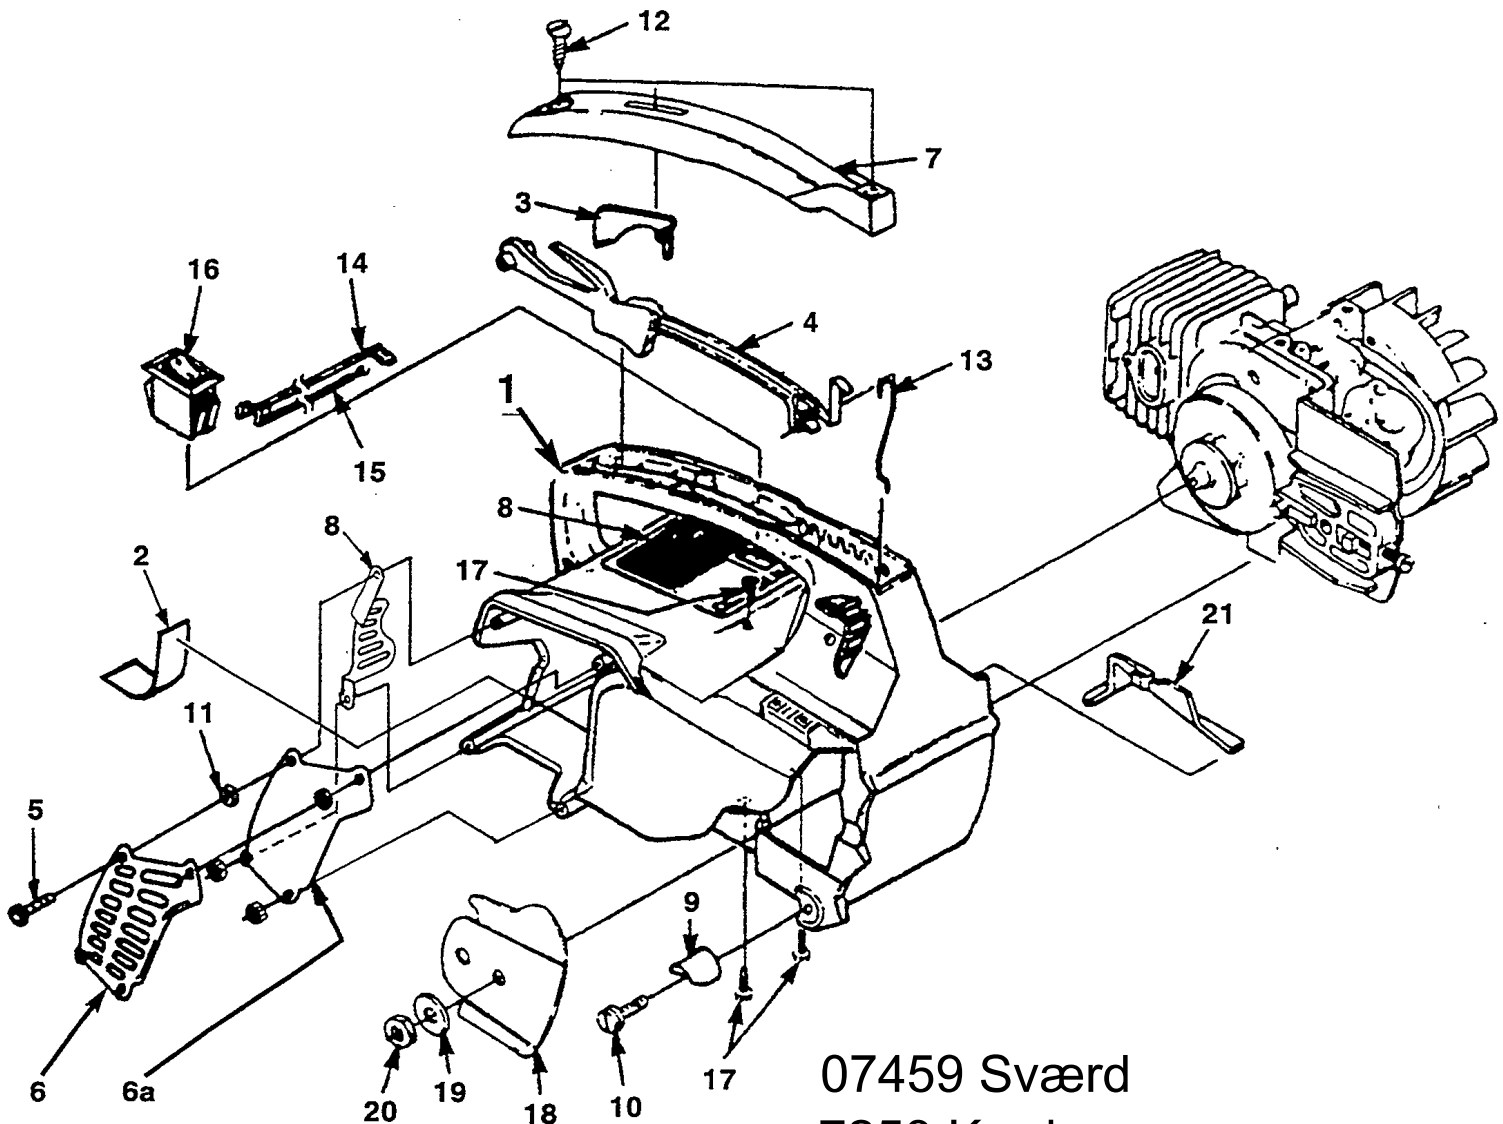

SABRE®

- GB** PARTS LIST
- F** LISTE DE PIÈCES
- D** TEILELISTE
- I** ELENCO DELLE PARTI
- E** LISTA DE PIEZAS

35
UT10756

Printed in U.S.A.
Imprimé aux. E.-U.
Gedruckt in U.S.A.
Stampato negli Stati Uniti
Impreso en EE. UU.
P/N 18903-A

N	PN	D	Q
12	94065	SCREW- Pan, plastite (#10-16 X 3/4")	2
13	02501	ROD- Throttle	1
14	A-02482	LEAD- w/Flag Term.	1
15	A-02484	LEAD- w/Ring Term.	1
16	02497	SWITCH	1
17	82538	SCREW- Torx, taptite (10-24 X 3/4")	4
18	04440	PLATE- Guide Bar	1
19	69309-A	WASHER- Flat	1
20	81065-2	NUT- Hex	1
21	02481-A	COVER-AIR Filter	1

N	PN	D	Q
---	07454-99	TUBING- Rubber (10 Ft. Length)	1
14	A-01372-A	PRIMER & CAP	1
15	• A-07554	OIL TANK	1
16	A-68593	FINDER- Oil	1
17	07454-32	TUBING- Rubber (8")	1
18	07454-20	TUBING- Rubber (5")	1
19	A-07508	FITTING- Vent	1
20	96841	VALVE- Check	1
21	A-97359-A	OIL CAP	1
22	07540	HANDLE BAR	1
23	94065	SCREW- Pan, plastite (#10-16 X 3/4")	1
24	82615	SCREW- Plastite (#12-18 X 1 1/2")	1

N	PN	D	Q
1	02639	SAW DUST SHIELD	1
2	93932	SCREW- Tapping (#6-32 x 5/16")	1
3	70763	PIN- Roll (5/32 x 1 1/8") (Brake Model Only)	2
	● A- 01105-A	SHORT BLOCK	1
4	A- 04330	PISTON & PIN ASSY.	1
5	02485-5	CYLINDER	1
6	93165	RING- Piston	1
7	07025	SEAL- Shaft	2
8	12530	BEARING- Needle	2
9	82567	SCREW- Torx Pan Hd. (10-24 x 1 1/8")	4
10	69195	BOLT- Guide Bar	1
11	07510	VALVE- Check	1
12	A- 04602	CRANKSHAFT- Rod and Bearing	1
13	03962	WASHER- Thrust	2
14	07454-32	TUBING- Rubber (Oil Line) (8")	1
	07454-99	TUBING- Rubber (Oil Line) (10 Ft. Length)	1
15	02035	BEARING- Wrist Pin	1